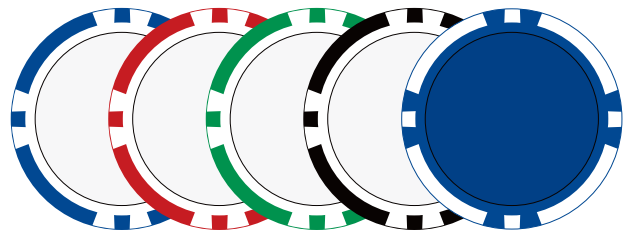

**TF COLOR**™

**BRAND NEW**

OUR *Fabulous*  
**POKER CHIPS**  
CASINO STYLE

Shown  
Actual Size

Weighted composite casino style poker chip  
Laminated full color label recessed on 2 sides

Choose from 5 Colors

BLUE RED GREEN BLACK WHITE

**RETAIL PRICING**

25	250	1000	2500+