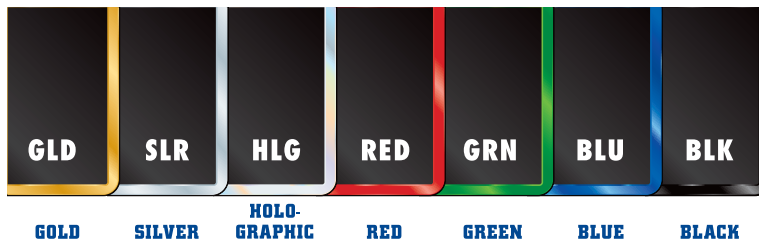

## PRODUCT DETAIL

**Description-** Rectangular plastic plate with metallic foil framed edge. Laminated full color printed digital label. Full magnetic backing.

**Material-** Plastic

**Finish-** 7 foil colors. XXX=Color code. See below

## ARTWORK INFORMATION

**General-** Any full color artwork, logo or photograph may be used, within reason. Factory will crop as needed and add all desired copy.

**File Formats-** .eps, .jpg, .tiff, .bmp, .ai, .psd, .cdr, .doc(x).

**Method of Printing-** Full color CMYK printed and laminated insert. PMS matching OK.

### COLOR CHOICES (XXX)

GOLD SILVER HOLO-GRAPHIC RED GREEN BLUE BLACK

**BACK VIEW**

(Edge colors are a printed simulation. Actual product edge is metallic foil.)