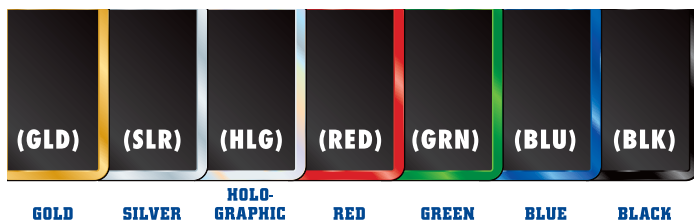

DASH PLATE - MAGNET BACK

ITEM # DPL-(000)-(XXX)

SEE BELOW FOR MORE DETAILS ON CODE

PRODUCT DETAIL

Description- Rectangular plastic dash plate with metallic foil framed edge.

Laminated full color printed digital label. Full magnetic backing.

Packaging- Bulk packed in shrink wrapped sets.

PRICING

Quantity/Size	1	5	25	250	1000	2500+
3 x 2"						
3.5 x 2.5"						
4.5 x 3"						
6 x 3.5"						

Setup Charges- Custom artwork requires setup charge.

ARTWORK INFORMATION

General- Any full color artwork, logo or photograph may be used, within reason. Factory will crop as needed and add all desired copy.

File Formats- .eps, .jpg, .tiff, .bmp, .ai, .psd, .cdr, .doc(x).

Method of Printing- Full color CMYK printed and laminated insert. PMS matching OK.

ALTERNATE VIEWS

COLOR CHOICES (XXX)

(Edge colors are a printed simulation. Actual product edge is metallic foil.)

SIZES (000)