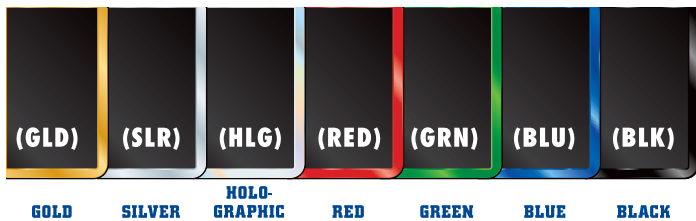

DASH PLATE - TAPE BACK

ITEM # DPL-(000)-(XXX)
SEE BELOW FOR MORE DETAILS ON CODE

PRODUCT DETAIL

Description- Rectangular plastic dash plate with metallic foil framed edge. Laminated full color printed digital label. Double sided tape on back.

ARTWORK INFORMATION

General- Any full color artwork, logo or photograph may be used, within reason. Factory will crop as needed and add all desired copy.

File Formats- .eps, .jpg, .tiff, .bmp, .ai, .psd, .cdr, .doc(x).

Method of Printing- Full color CMYK printed and laminated insert. PMS matching OK.

ALTERNATE VIEWS

COLOR CHOICES (XXX)

SIZES (000)

- (200) - 3 x 2"
- (300) - 3.5 x 2.5"
- (400) - 4.5 x 3"
- (600) - 6 x 3.5"

(Edge colors are a printed simulation. Actual product edge is metallic foil.)

ADDITIONAL COMMENTS

(PRODUCTS NOT SHOWN ACTUAL SIZE. SEE SIZE DESCRIPTION FOR MORE INFO)