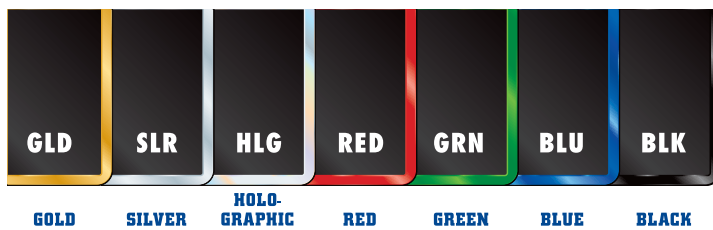

BAG TAG

ITEM # BTL-301-(XXX)

PRODUCT DETAIL

Description- Rectangular plastic bag tag with metallic foil framed edge and double lock plastic strap. Full color printed digital label with write-on matte finish lamination.

Material- Plastic

Finish- 7 foil colors. XXX=Color code. See below

Size- 2.5" x 3.5"

Print Area- 2.4" x 3.4"

Weight- 0.7 oz

Packaging- Crystal clear ziplock bag with hanger hole.

PRICING

| | | | | | | |
|-----------------|---|---|----|-----|------|-------|
| Quantity | 1 | 5 | 25 | 250 | 1000 | 2500+ |
| Price | | | | | | |

File Formats- .eps, .jpg, .tiff, .bmp, .ai, .psd, .cdr, .doc(x).

Method of Printing- Full color CMYK printed and laminated insert. PMS matching OK.

ALTERNATE VIEWS

COLOR CHOICES (XXX)

(Edge colors are a printed simulation. Actual product edge is metallic foil.)