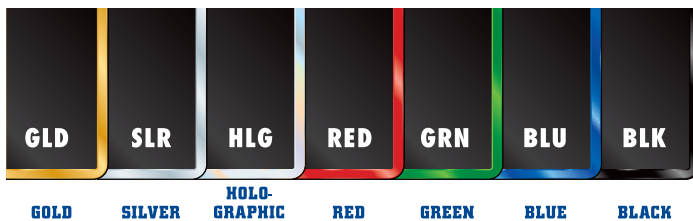

BAG TAG

ITEM # BTL-201-(XXX)

PRODUCT DETAIL

Description- Dog tag shaped plastic bag tag with metallic foil framed edge and 10" bead chain attachment. Full color printed digital label with write on matte finish lamination.

Material- Plastic

Finish- 7 foil colors. XXX=Color code. See below

Size- 2" x 3.5"

Print Area- 1.75" x 3.4"

Weight- 0.5 oz

Packaging- Crystal clear ziplock bag with hanger hole.

PRICING

Quantity	1	5	25	250	1000	2500+
Price						

File Formats- .eps, .jpg, .tiff, .bmp, .ai, .psd, .cdr, .doc(x).

Method of Printing- Full color CMYK printed and laminated insert. PMS matching OK.

ALTERNATE VIEWS

COLOR CHOICES (XXX)

BACK VIEW

ADDITIONAL COMMENTS