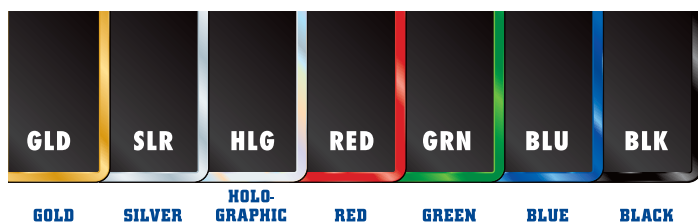

BAG TAG

ITEM # BTL-200-(XXX)

PRODUCT DETAIL

Description- Dog tag shaped plastic bag tag with metallic foil framed edge and 10" bead chain attachment. Full color printed digital label with high gloss finish lamination.

Material- Plastic

Finish- 7 foil colors. XXX=Color code. See below

Size- 2" x 3.5"

Print Area- 1.75" x 3.4"

Weight- 0.5 oz

Packaging- Crystal clear ziplock bag with hanger hole.

PRICING

Quantity	1	5	25	250	1000	2500+
Price						

File Formats- .eps, .jpg, .tiff, .bmp, .ai, .psd, .cdr, .doc(x).

Method of Printing- Full color CMYK printed and laminated insert. PMS matching OK.

ALTERNATE VIEWS

COLOR CHOICES (XXX)

BACK VIEW

ADDITIONAL COMMENTS