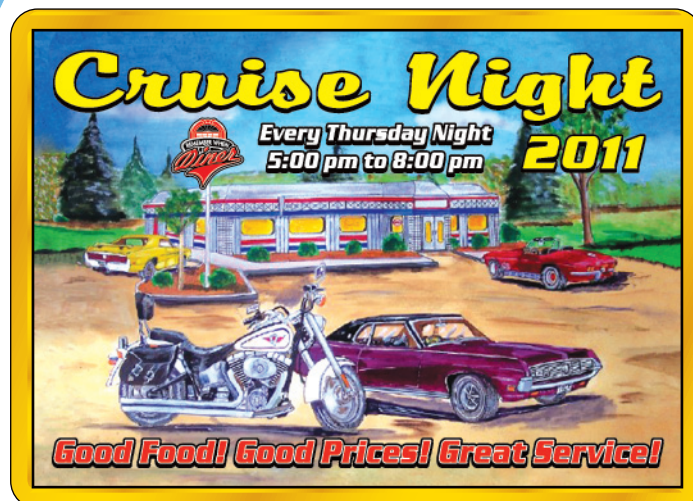

CUSTOM ARTWORK DASH PLATE

Free Art Proofing

We will provide a full color SuperProof of your design. Using just your web browser you can view your proof on our exclusive website SuperProof.com.

This allows you and your customer to quickly review your dash plate design. If needed we will make whatever changes are necessary until the perfect layout is achieved.

Fast Service

We send you a proof in 2-5 business days and ship your order 2-3 days after proof approval.